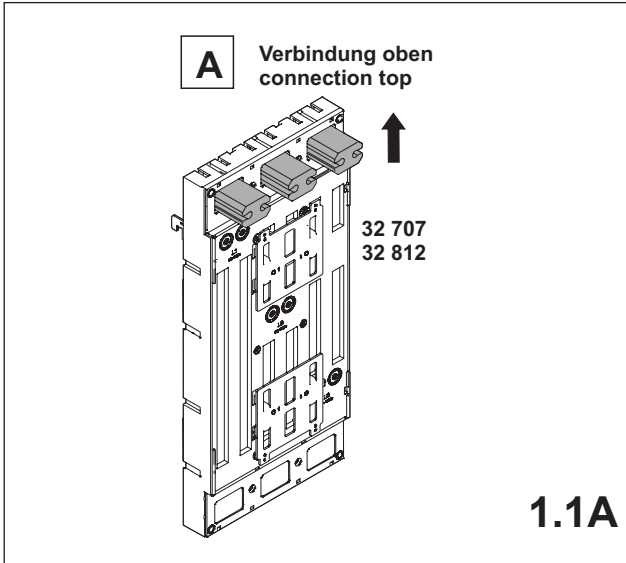

Werkzeuge Tools

1. Montage EQUES®185Power

Assembly EQUES®185Power