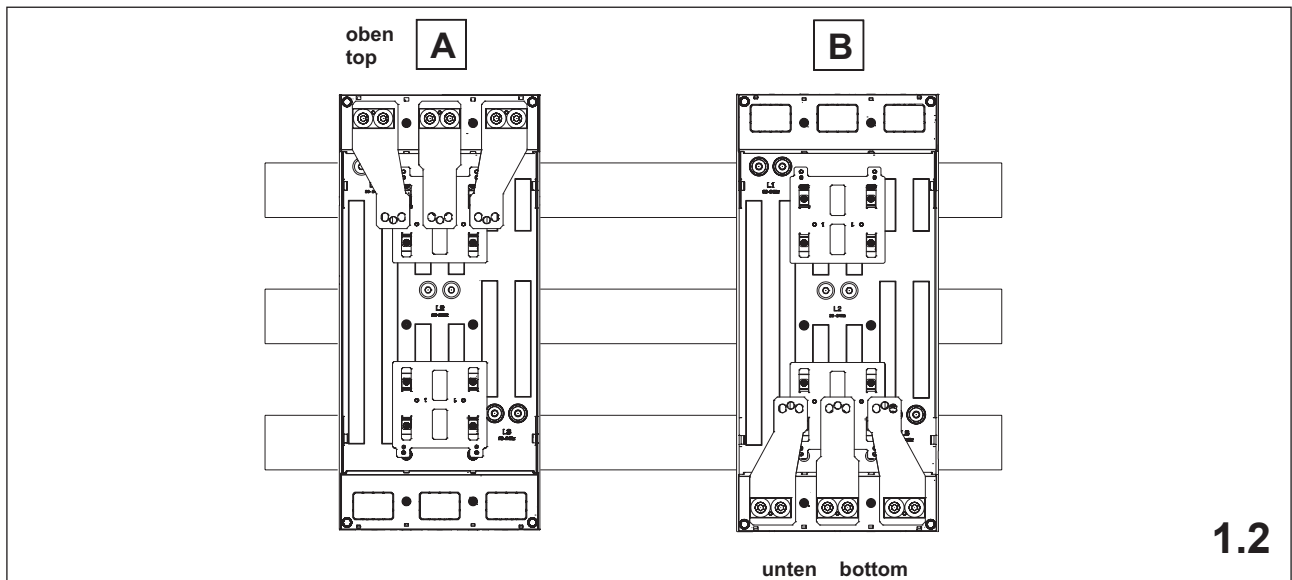

Werkzeuge Tools

1. Montage EQUES®185Power

Assembly EQUES®185Power