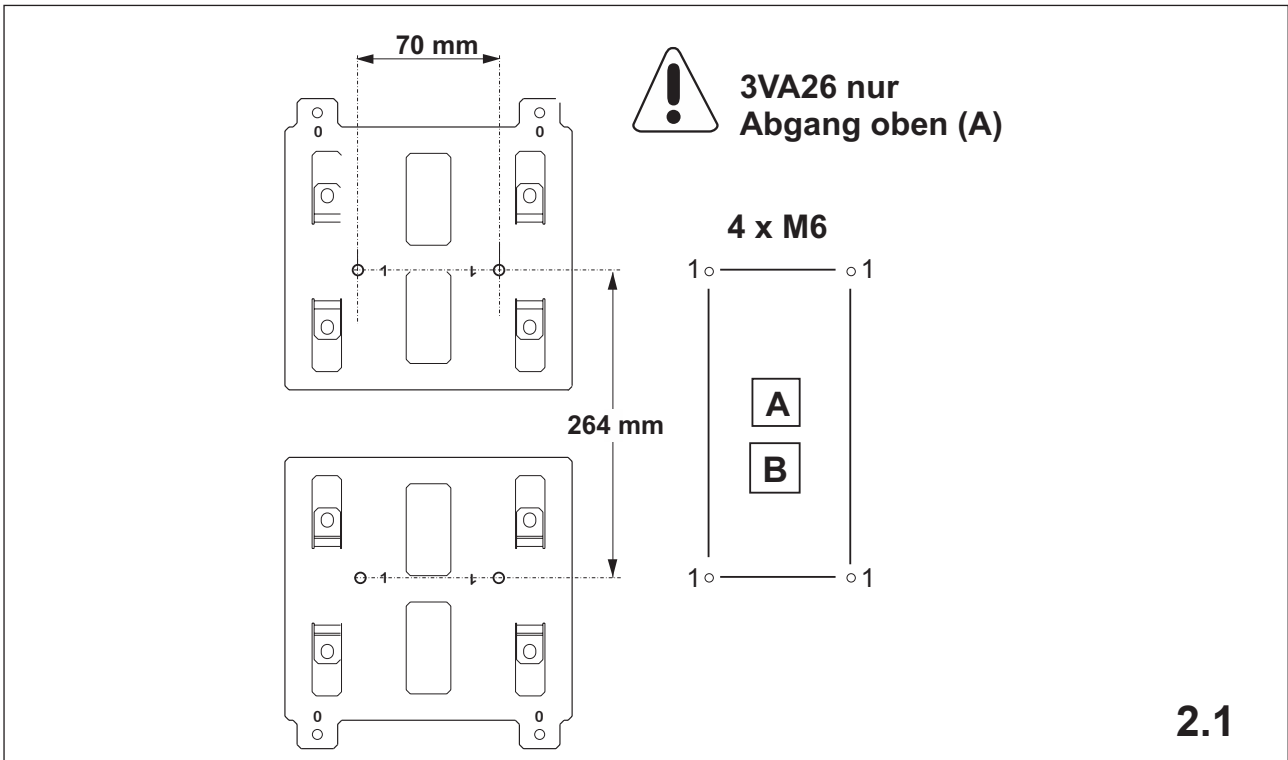

2. Montage Siemens 3VA25 und 3VA26

Assembly Siemens 3VA25 and 3VA26