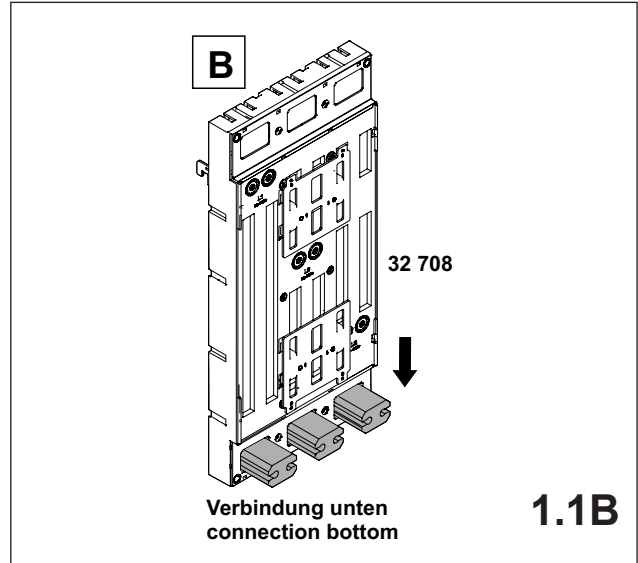

Werkzeuge Tools

1. Montage EQUES®185Power

Assembly EQUES®185Power