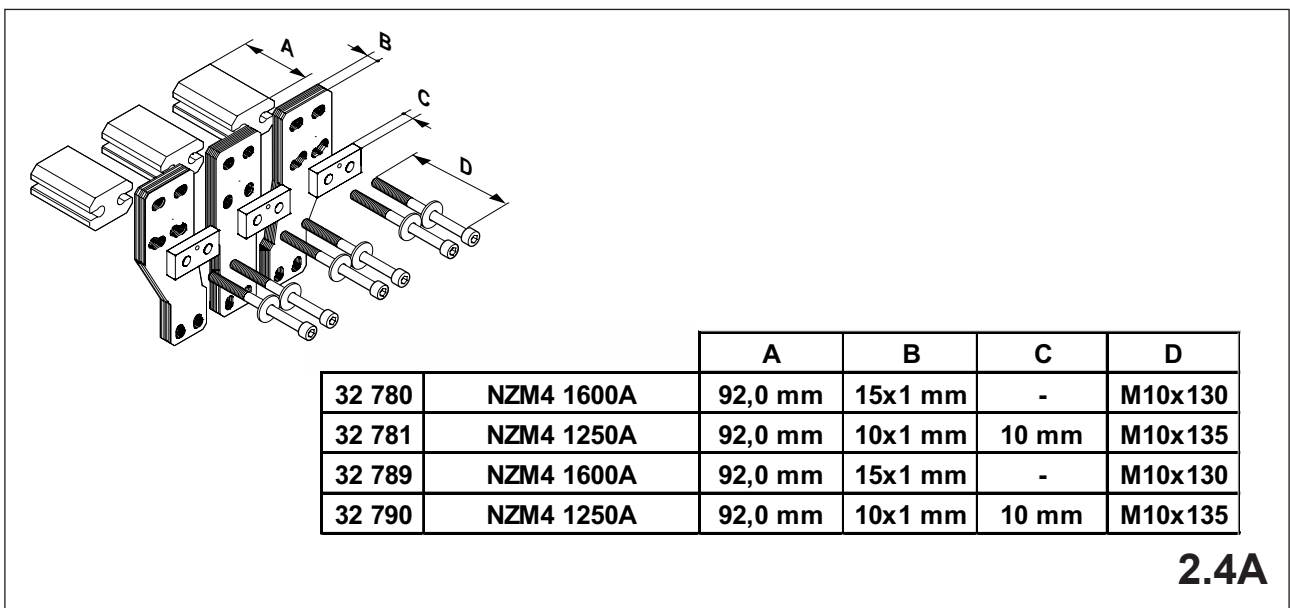

注意：安装前或检修前应切断电源，以防事故。开关应安装在适合的箱体内，同时应做好防污染保护。只有专业人员才能做运行、维护、保养的工作。

Werkzeuge Tools

- 0,6x3,5
- 1,0x6,5
- 1,6x10,0

1. Montage EQUES®185Power

Assembly EQUES®185Power

2. Montage Eaton NZM4

Assembly Eaton NZM4

		A	B	C	D
32 779	NZM4 630/800/1000A	102,0 mm	7x1 mm	12 mm	M10x135

2.4B

3. Abdeckung IP20

Cover IP20

wöhner

Notizen

A grid of 20 columns and 30 rows of small dots for taking notes.

Notizen

A large grid of small dots for taking notes, consisting of 20 columns and 30 rows.