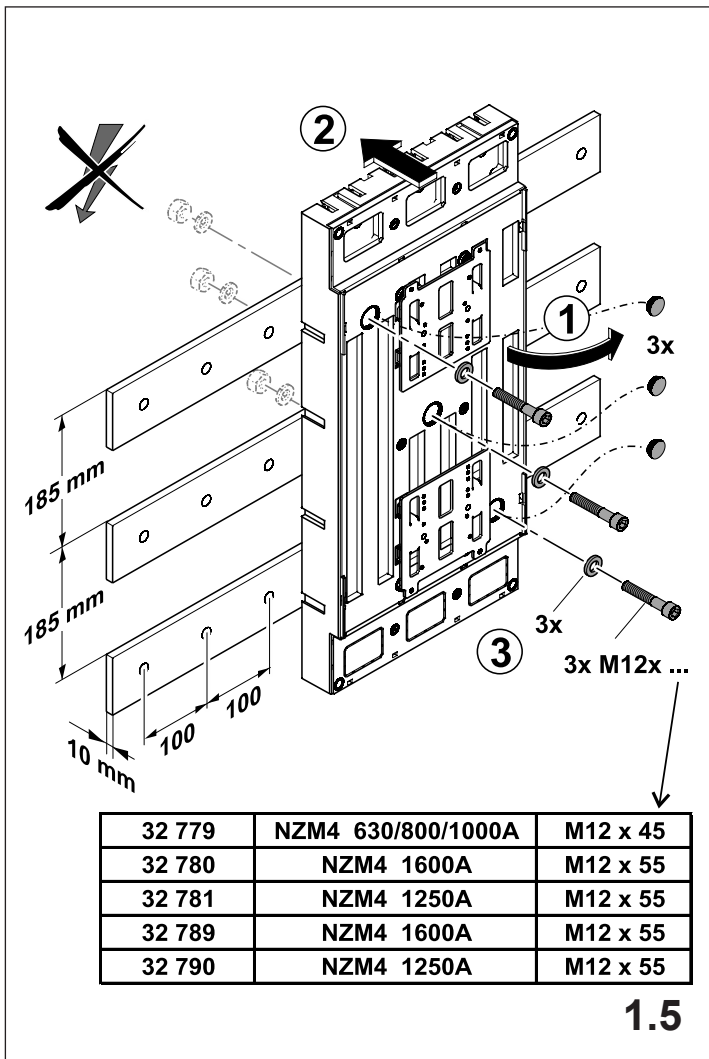

注意：安装前或检修前应切断电源，以防事故。开关应安装在适合的箱体内，同时应做好防污染保护。只有专业人员才能做运行、维护、保养的工作。

Werkzeuge Tools

- 0,6x3,5
- 1,0x6,5
- 1,6x10,0

1. Montage EQUES®185Power

Assembly EQUES®185Power

2. Montage Eaton NZM4

Assembly Eaton NZM4

		A	B	C	D
32 779	NZM4 630/800/1000A	102,0 mm	7x1 mm	12 mm	M10x135

2.4B

3. Abdeckung IP20

Cover IP20

wöhner

Notizen

A grid of 20 columns and 30 rows of small dots for taking notes.

Notizen

A large grid of small dots for taking notes, consisting of 20 columns and 30 rows.