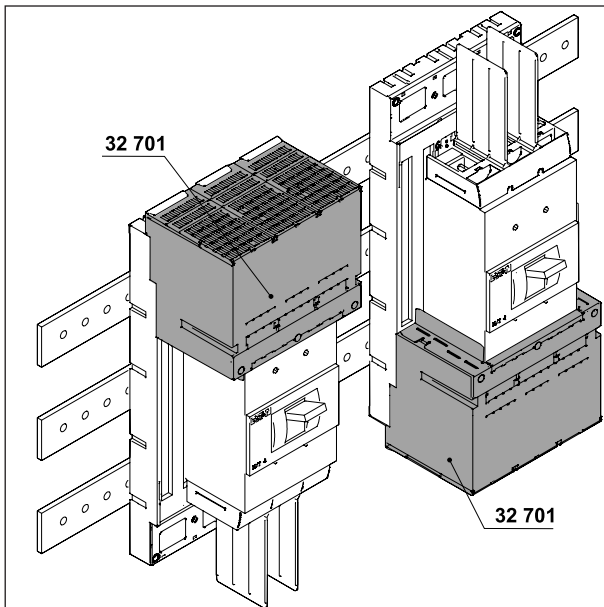

注意：安装前或检修前应切断电源，以防事故。开关应安装在适合的箱体内，同时应做好防污染保护。只有专业人员才能做运行、维护、保养的工作。

Werkzeuge Tools

- 0,6x3,5
- 1,0x6,5
- 1,6x10,0

1. Montage EQUES®185Power

Assembly EQUES®185Power

2. Montage Eaton NZM4

Assembly Eaton NZM4

		A	B	C	D
32 779	NZM4 630/800/1000A	102,0 mm	7x1 mm	12 mm	M10x135

2.4B

3. Abdeckung IP20

Cover IP20

wöhner

Notizen

A grid of 20 columns and 30 rows of small dots for taking notes.

Notizen

A large grid of small dots for taking notes, consisting of 20 columns and 30 rows.