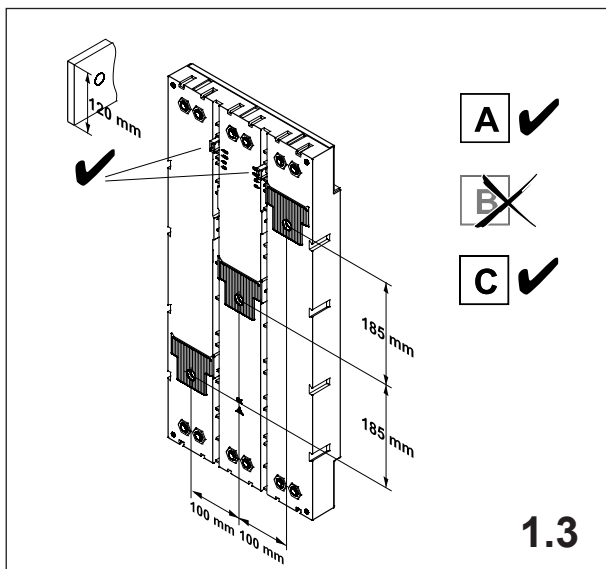

注意：安装前或检修前应切断电源，以防事故。开关应安装在适合的箱体内，同时应做好防污染保护。只有专业人员才能做运行、维护、保养的工作。

Werkzeuge Tools

- 0,6x3,5
- 1,0x6,5
- 1,6x10,0

1. Montage EQUES®185Power

Assembly EQUES®185Power

2. Montage Eaton NZM4

Assembly Eaton NZM4

		A	B	C	D
32 779	NZM4 630/800/1000A	102,0 mm	7x1 mm	12 mm	M10x135

2.4B

3. Abdeckung IP20

Cover IP20

wöhner

Notizen

A grid of 20 columns and 30 rows of small dots for taking notes.

Notizen

A large grid of small dots for taking notes, consisting of 20 columns and 30 rows.