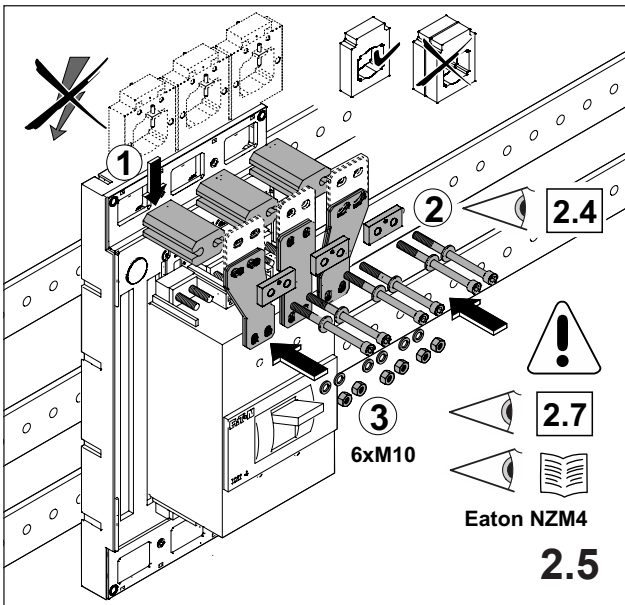

注意：安装前或检修前应切断电源，以防事故。开关应安装在适合的箱体内，同时应做好防污染保护。只有专业人员才能做运行、维护、保养的工作。

Werkzeuge Tools

- 0,6x3,5
- 1,0x6,5
- 1,6x10,0

1. Montage EQUES®185Power

Assembly EQUES®185Power

2. Montage Eaton NZM4

Assembly Eaton NZM4

		A	B	C	D
32 779	NZM4 630/800/1000A	102,0 mm	7x1 mm	12 mm	M10x135

2.4B

3. Abdeckung IP20

Cover IP20

wöhner

Notizen

A grid of 20 columns and 30 rows of small dots for taking notes.

Notizen

A large grid of small dots for taking notes, consisting of 20 columns and 30 rows.