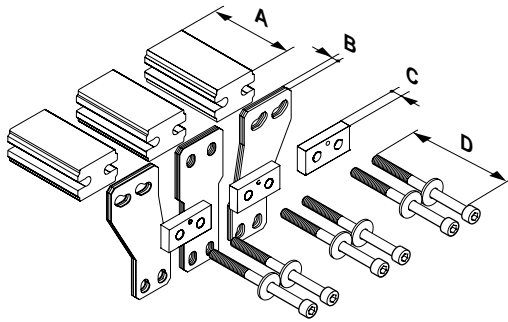

注意：安装前或检修前应切断电源，以防事故。开关应安装在适合的箱体内，同时应做好防污染保护。只有专业人员才能做运行、维护、保养的工作。

Werkzeuge Tools

- 0,6x3,5
- 1,0x6,5
- 1,6x10,0

1. Montage EQUES®185Power

Assembly EQUES®185Power

2. Montage Eaton NZM4

Assembly Eaton NZM4

		A	B	C	D
32 779	NZM4 630/800/1000A	102,0 mm	7x1 mm	12 mm	M10x135

2.4B

3. Abdeckung IP20

Cover IP20

wöhner

Notizen

A grid of 20 columns and 30 rows of small dots for taking notes.

Notizen

A large grid of small dots for taking notes, consisting of 20 columns and 30 rows.