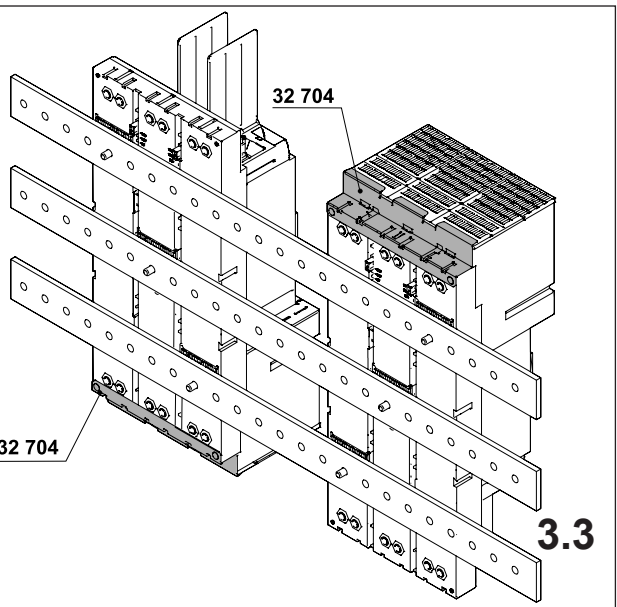

注意：安装前或检修前应切断电源，以防事故。开关应安装在适合的箱体内，同时应做好防污染保护。只有专业人员才能做运行、维护、保养的工作。

Werkzeuge Tools

- 0,6x3,5
- 1,0x6,5
- 1,6x10,0

1. Montage EQUES®185Power

Assembly EQUES®185Power

2. Montage Eaton NZM4

Assembly Eaton NZM4

		A	B	C	D
32 779	NZM4 630/800/1000A	102,0 mm	7x1 mm	12 mm	M10x135

2.4B

3. Abdeckung IP20

Cover IP20

wöhner

Notizen

A grid of 20 columns and 30 rows of small dots for taking notes.

Notizen

A large grid of small dots for taking notes, consisting of 20 columns and 30 rows.