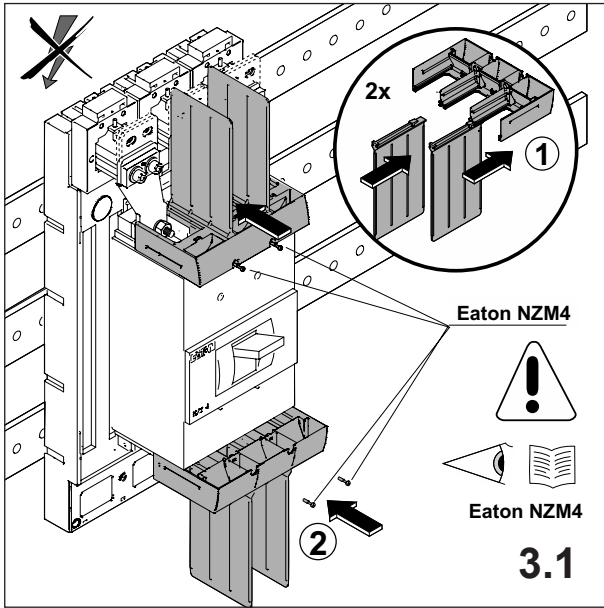

注意：安装前或检修前应切断电源，以防事故。开关应安装在适合的箱体内，同时应做好防污染保护。只有专业人员才能做运行、维护、保养的工作。

Werkzeuge Tools

- 0,6x3,5
- 1,0x6,5
- 1,6x10,0

1. Montage EQUES®185Power

Assembly EQUES®185Power

2. Montage Eaton NZM4

Assembly Eaton NZM4

		A	B	C	D
32 779	NZM4 630/800/1000A	102,0 mm	7x1 mm	12 mm	M10x135

2.4B

3. Abdeckung IP20

Cover IP20

wöhner

Notizen

A grid of 20 columns and 30 rows of small dots for taking notes.

Notizen

A large grid of small dots for taking notes, consisting of 20 columns and 30 rows.