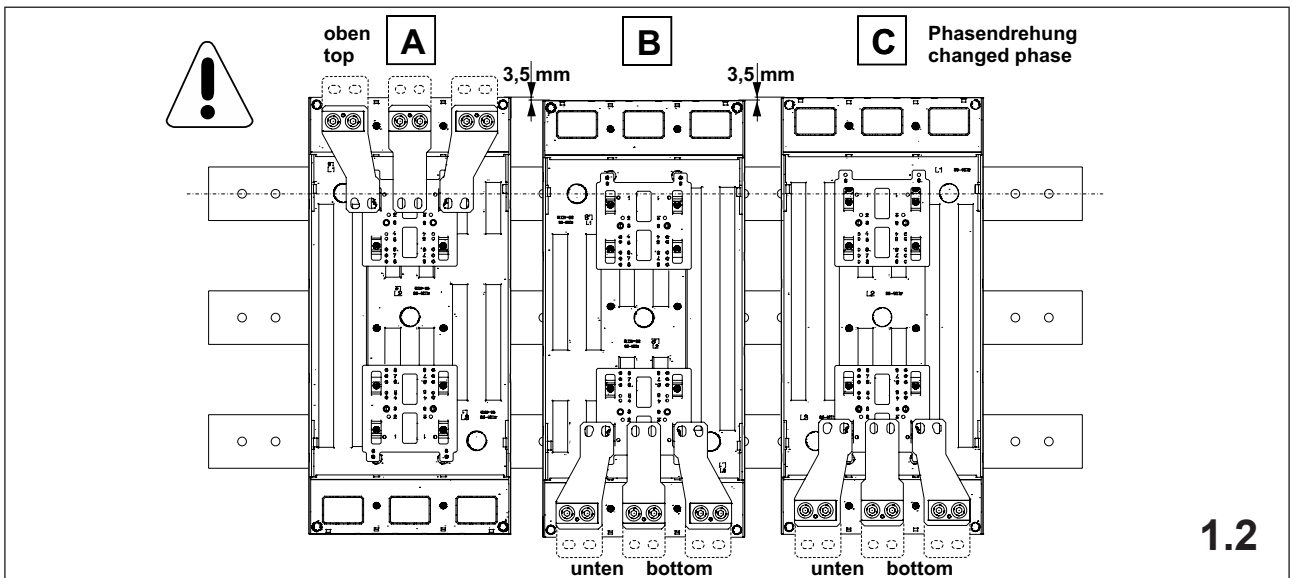

注意：安装前或检修前应切断电源，以防事故。开关应安装在适合的箱体内，同时应做好防污染保护。只有专业人员才能做运行、维护、保养的工作。

Werkzeuge Tools

- 0,6x3,5
- 1,0x6,5
- 1,6x10,0

1. Montage EQUES®185Power

Assembly EQUES®185Power

2. Montage Eaton NZM4

Assembly Eaton NZM4

		A	B	C	D
32 779	NZM4 630/800/1000A	102,0 mm	7x1 mm	12 mm	M10x135

2.4B

3. Abdeckung IP20

Cover IP20

wöhner

Notizen

A grid of 20 columns and 30 rows of small dots for taking notes.

Notizen

A large grid of small dots for taking notes, consisting of 20 columns and 30 rows.