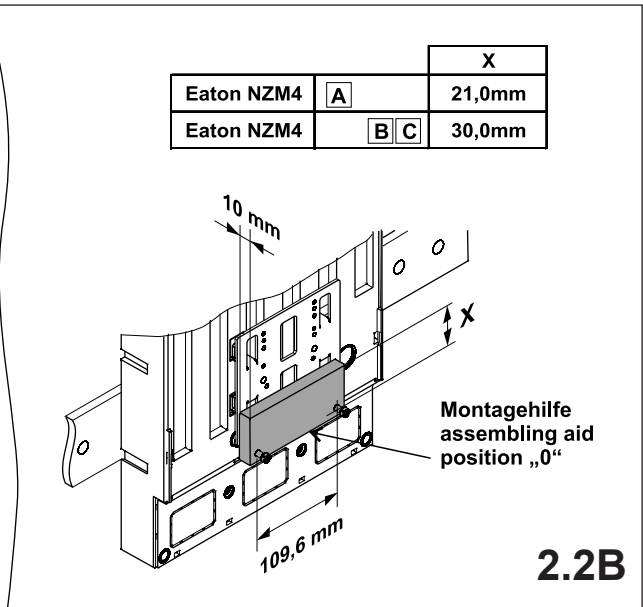

注意：安装前或检修前应切断电源，以防事故。开关应安装在适合的箱体内，同时应做好防污染保护。只有专业人员才能做运行、维护、保养的工作。

Werkzeuge Tools

- 0,6x3,5
- 1,0x6,5
- 1,6x10,0

1. Montage EQUES®185Power

Assembly EQUES®185Power

2. Montage Eaton NZM4

Assembly Eaton NZM4

		A	B	C	D
32 779	NZM4 630/800/1000A	102,0 mm	7x1 mm	12 mm	M10x135

2.4B

3. Abdeckung IP20

Cover IP20

wöhner

Notizen

A grid of 20 columns and 30 rows of small dots for taking notes.

Notizen

A large grid of small dots for taking notes, consisting of 20 columns and 30 rows.