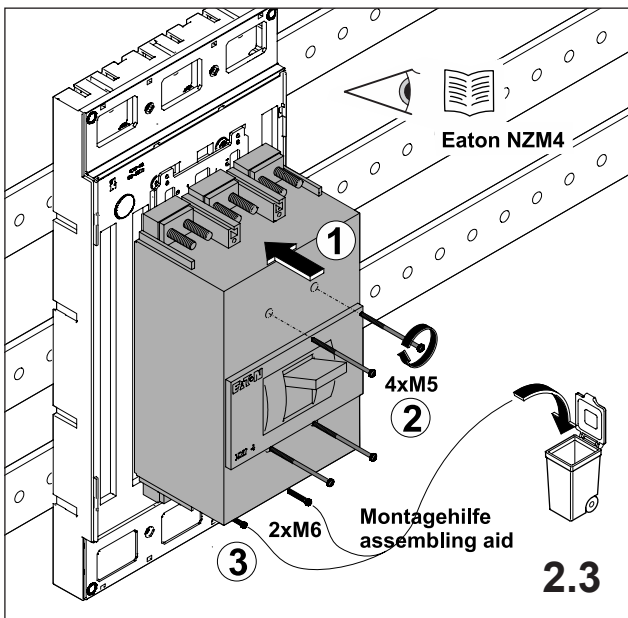

注意：安装前或检修前应切断电源，以防事故。开关应安装在适合的箱体内，同时应做好防污染保护。只有专业人员才能做运行、维护、保养的工作。

Werkzeuge Tools

- 0,6x3,5
- 1,0x6,5
- 1,6x10,0

1. Montage EQUES®185Power

Assembly EQUES®185Power

2. Montage Eaton NZM4

Assembly Eaton NZM4

		A	B	C	D
32 779	NZM4 630/800/1000A	102,0 mm	7x1 mm	12 mm	M10x135

2.4B

3. Abdeckung IP20

Cover IP20

wöhner

Notizen

A grid of 20 columns and 30 rows of small dots for taking notes.

Notizen

A large grid of small dots for taking notes, consisting of 20 columns and 30 rows.