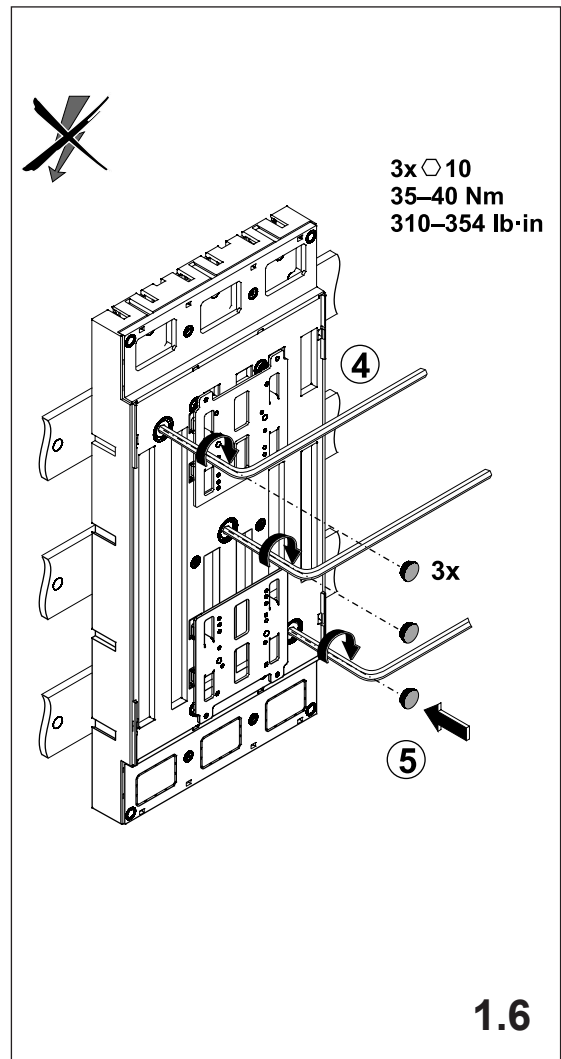

注意：安装前或检修前应切断电源，以防事故。开关应安装在适合的箱体内，同时应做好防污染保护。只有专业人员才能做运行、维护、保养的工作。

Werkzeuge Tools

- 0,6x3,5
- 1,0x6,5
- 1,6x10,0

1. Montage EQUES®185Power

Assembly EQUES®185Power

2. Montage Eaton NZM4

Assembly Eaton NZM4

		A	B	C	D
32 779	NZM4 630/800/1000A	102,0 mm	7x1 mm	12 mm	M10x135

2.4B

3. Abdeckung IP20

Cover IP20

wöhner

Notizen

A grid of 20 columns and 30 rows of small dots for taking notes.

Notizen

A large grid of small dots for taking notes, consisting of 20 columns and 30 rows.