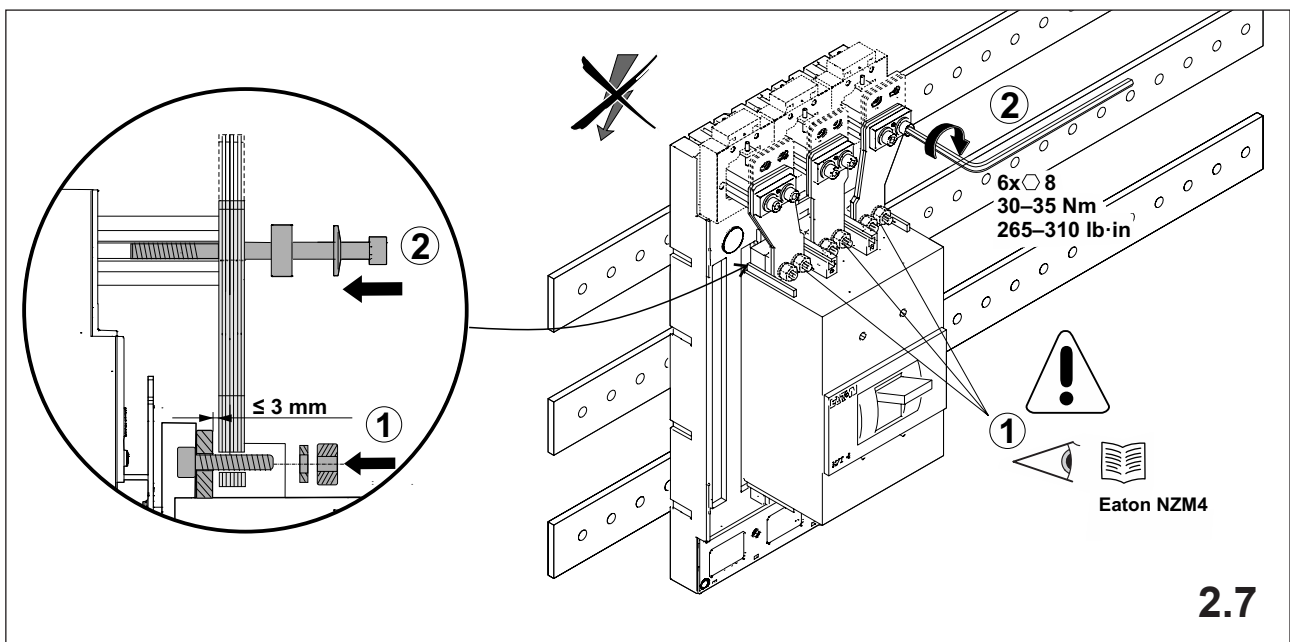

注意：安装前或检修前应切断电源，以防事故。开关应安装在适合的箱体内，同时应做好防污染保护。只有专业人员才能做运行、维护、保养的工作。

Werkzeuge Tools

- 0,6x3,5
- 1,0x6,5
- 1,6x10,0

1. Montage EQUES®185Power

Assembly EQUES®185Power

2. Montage Eaton NZM4

Assembly Eaton NZM4

		A	B	C	D
32 779	NZM4 630/800/1000A	102,0 mm	7x1 mm	12 mm	M10x135

2.4B

3. Abdeckung IP20

Cover IP20

wöhner

Notizen

A grid of 20 columns and 30 rows of small dots for taking notes.

Notizen

A large grid of small dots for taking notes, consisting of 20 columns and 30 rows.