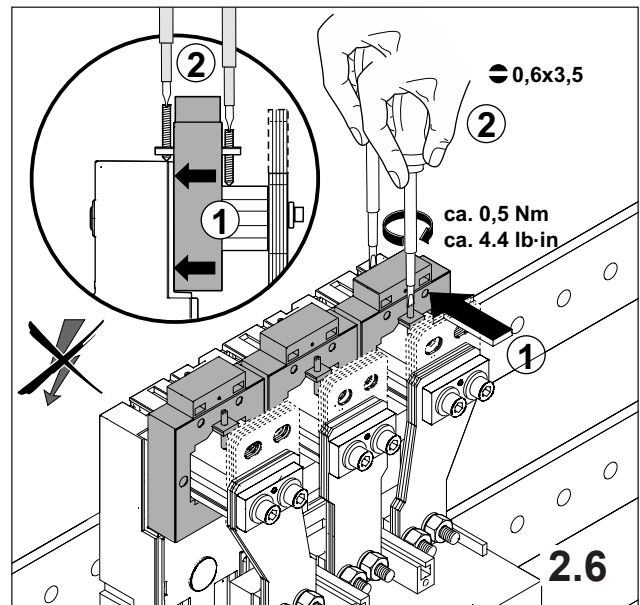

注意：安装前或检修前应切断电源，以防事故。开关应安装在适合的箱体内，同时应做好防污染保护。只有专业人员才能做运行、维护、保养的工作。

Werkzeuge Tools

- 0,6x3,5
- 1,0x6,5
- 1,6x10,0

1. Montage EQUES®185Power

Assembly EQUES®185Power

2. Montage Eaton NZM4

Assembly Eaton NZM4

		A	B	C	D
32 779	NZM4 630/800/1000A	102,0 mm	7x1 mm	12 mm	M10x135

2.4B

3. Abdeckung IP20

Cover IP20

wöhner

Notizen

A grid of 20 columns and 30 rows of small dots for taking notes.

Notizen

A large grid of small dots for taking notes, consisting of 20 columns and 30 rows.