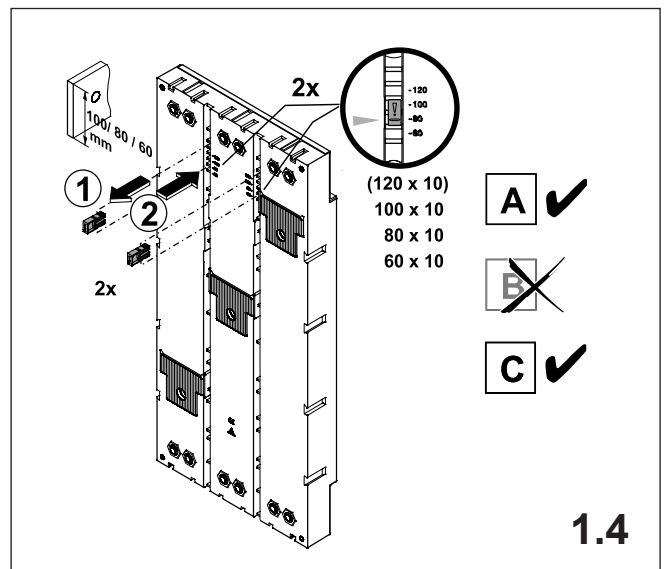

注意：安装前或检修前应切断电源，以防事故。开关应安装在适合的箱体内，同时应做好防污染保护。只有专业人员才能做运行、维护、保养的工作。

Werkzeuge Tools

- 0,6x3,5
- 1,0x6,5
- 1,6x10,0

1. Montage EQUES®185Power

Assembly EQUES®185Power

2. Montage Eaton NZM4

Assembly Eaton NZM4

		A	B	C	D
32 779	NZM4 630/800/1000A	102,0 mm	7x1 mm	12 mm	M10x135

2.4B

3. Abdeckung IP20

Cover IP20

wöhner

Notizen

A grid of 20 columns and 30 rows of small dots for taking notes.

Notizen

A large grid of small dots for taking notes, consisting of 20 columns and 30 rows.