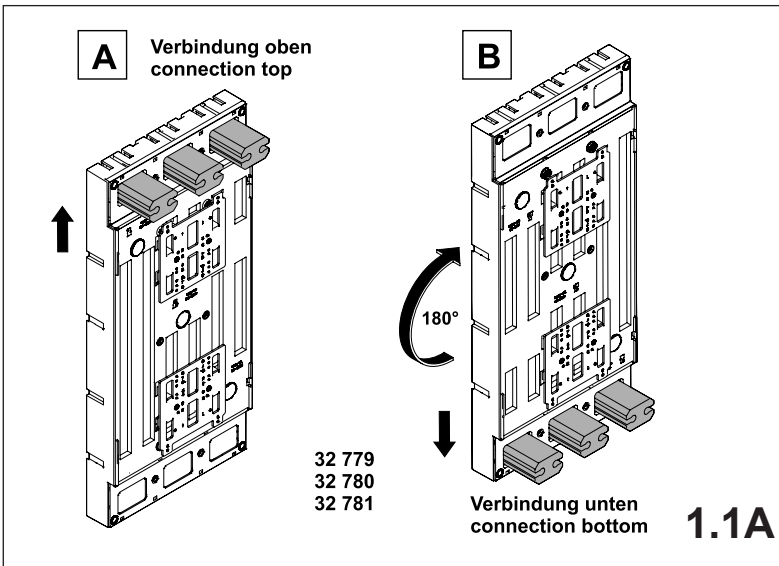

注意：安装前或检修前应切断电源，以防事故。开关应安装在适合的箱体内，同时应做好防污染保护。只有专业人员才能做运行、维护、保养的工作。

Werkzeuge Tools

- 0,6x3,5
- 1,0x6,5
- 1,6x10,0

1. Montage EQUES®185Power

Assembly EQUES®185Power

2. Montage Eaton NZM4

Assembly Eaton NZM4

		A	B	C	D
32 779	NZM4 630/800/1000A	102,0 mm	7x1 mm	12 mm	M10x135

2.4B

3. Abdeckung IP20

Cover IP20

wöhner

Notizen

A grid of 20 columns and 30 rows of small dots for taking notes.

Notizen

A large grid of small dots for taking notes, consisting of 20 columns and 30 rows.