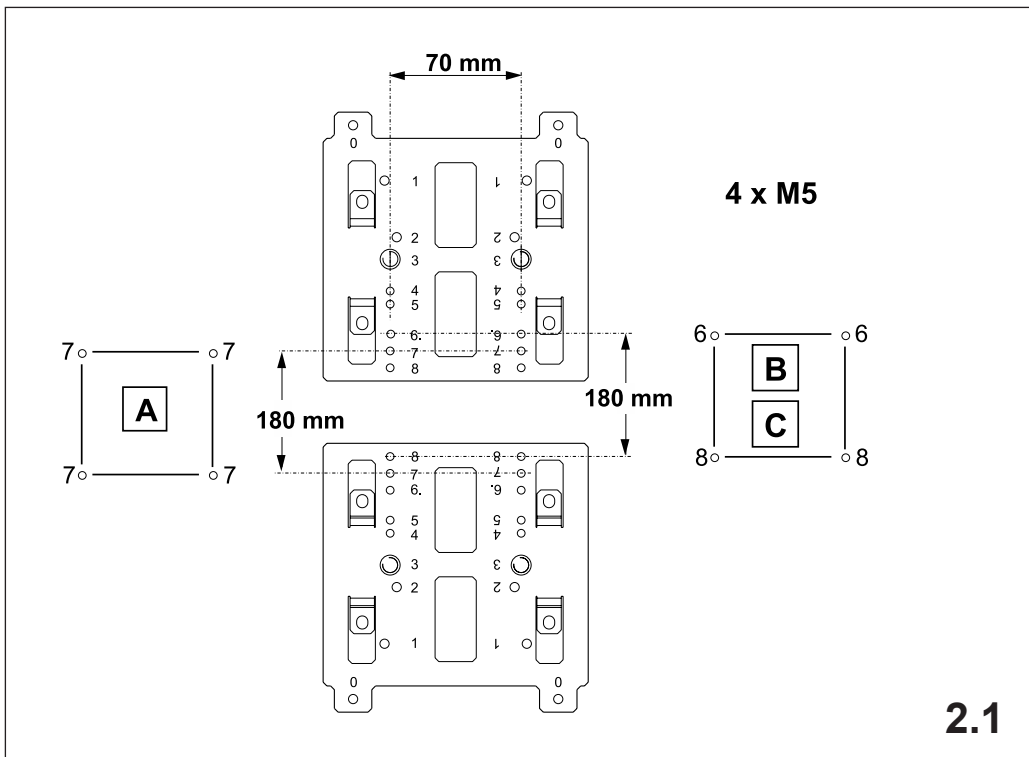

注意：安装前或检修前应切断电源，以防事故。开关应安装在适合的箱体内，同时应做好防污染保护。只有专业人员才能做运行、维护、保养的工作。

Werkzeuge Tools

- 0,6x3,5
- 1,0x6,5
- 1,6x10,0

1. Montage EQUES®185Power

Assembly EQUES®185Power

2. Montage Eaton NZM4

Assembly Eaton NZM4

		A	B	C	D
32 779	NZM4 630/800/1000A	102,0 mm	7x1 mm	12 mm	M10x135

2.4B

3. Abdeckung IP20

Cover IP20

wöhner

Notizen

A grid of 20 columns and 30 rows of small dots for taking notes.

Notizen

A large grid of small dots for taking notes, consisting of 20 columns and 30 rows.