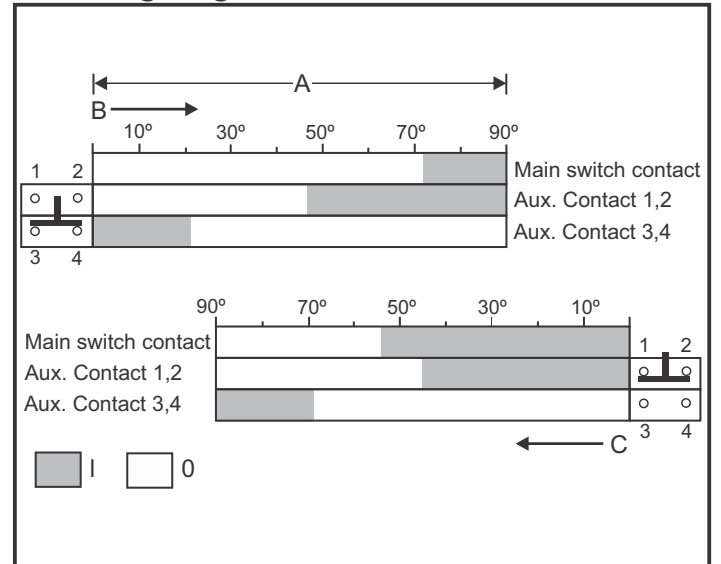

wöhner

wöhner

1NC + 1NO

Pilot Switch for
BB32-250/400/630/1000/1250/1600A
S32-250/400/630/1000/1250/1600/2500/3150A

23921

Switching-diagram

A Switching angle

B Switching on

C Switching off

17/09/2021

wöhner

wöhner

1NC + 1NO

Pilot Switch for
BB32-250/400/630/1000/1250/1600A
S32-250/400/630/1000/1250/1600/2500/3150A

23921

Switching-diagram