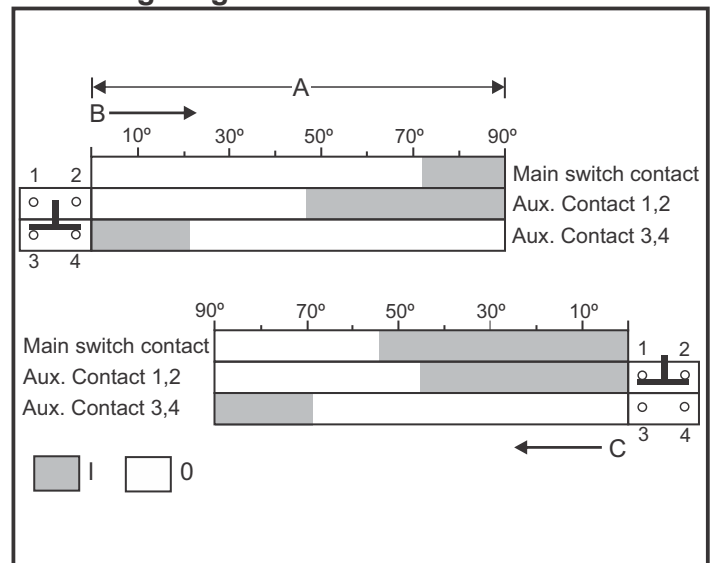

wöhner

wöhner

1NC + 1NO

Pilot Switch for
BB32-250/400/630/1000/1250/1600A
S32-250/400/630/1000/1250/1600/2500/3150A

23921

Switching-diagram

A Switching angle

B Switching on

C Switching off

17/09/2021

wöhner

wöhner

1NC + 1NO

Pilot Switch for
BB32-250/400/630/1000/1250/1600A
S32-250/400/630/1000/1250/1600/2500/3150A

23921

Switching-diagram

A Switching angle

B Switching on

C Switching off

17/09/2021

wöhner

Installation

wöhner

17/09/2021