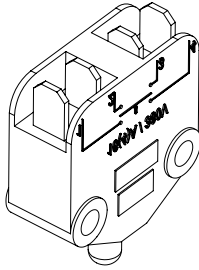

wöhner

wöhner

1NC + 1NO

Pilot Switch for
BB32-250/400/630/1000/1250/1600A
S32-250/400/630/1000/1250/1600/2500/3150A

23921

Switching-diagram

A Switching angle

B Switching on

C Switching off

17/09/2021

wöhner

wöhner

1NC + 1NO

Pilot Switch for
BB32-250/400/630/1000/1250/1600A
S32-250/400/630/1000/1250/1600/2500/3150A

23921

Switching-diagram